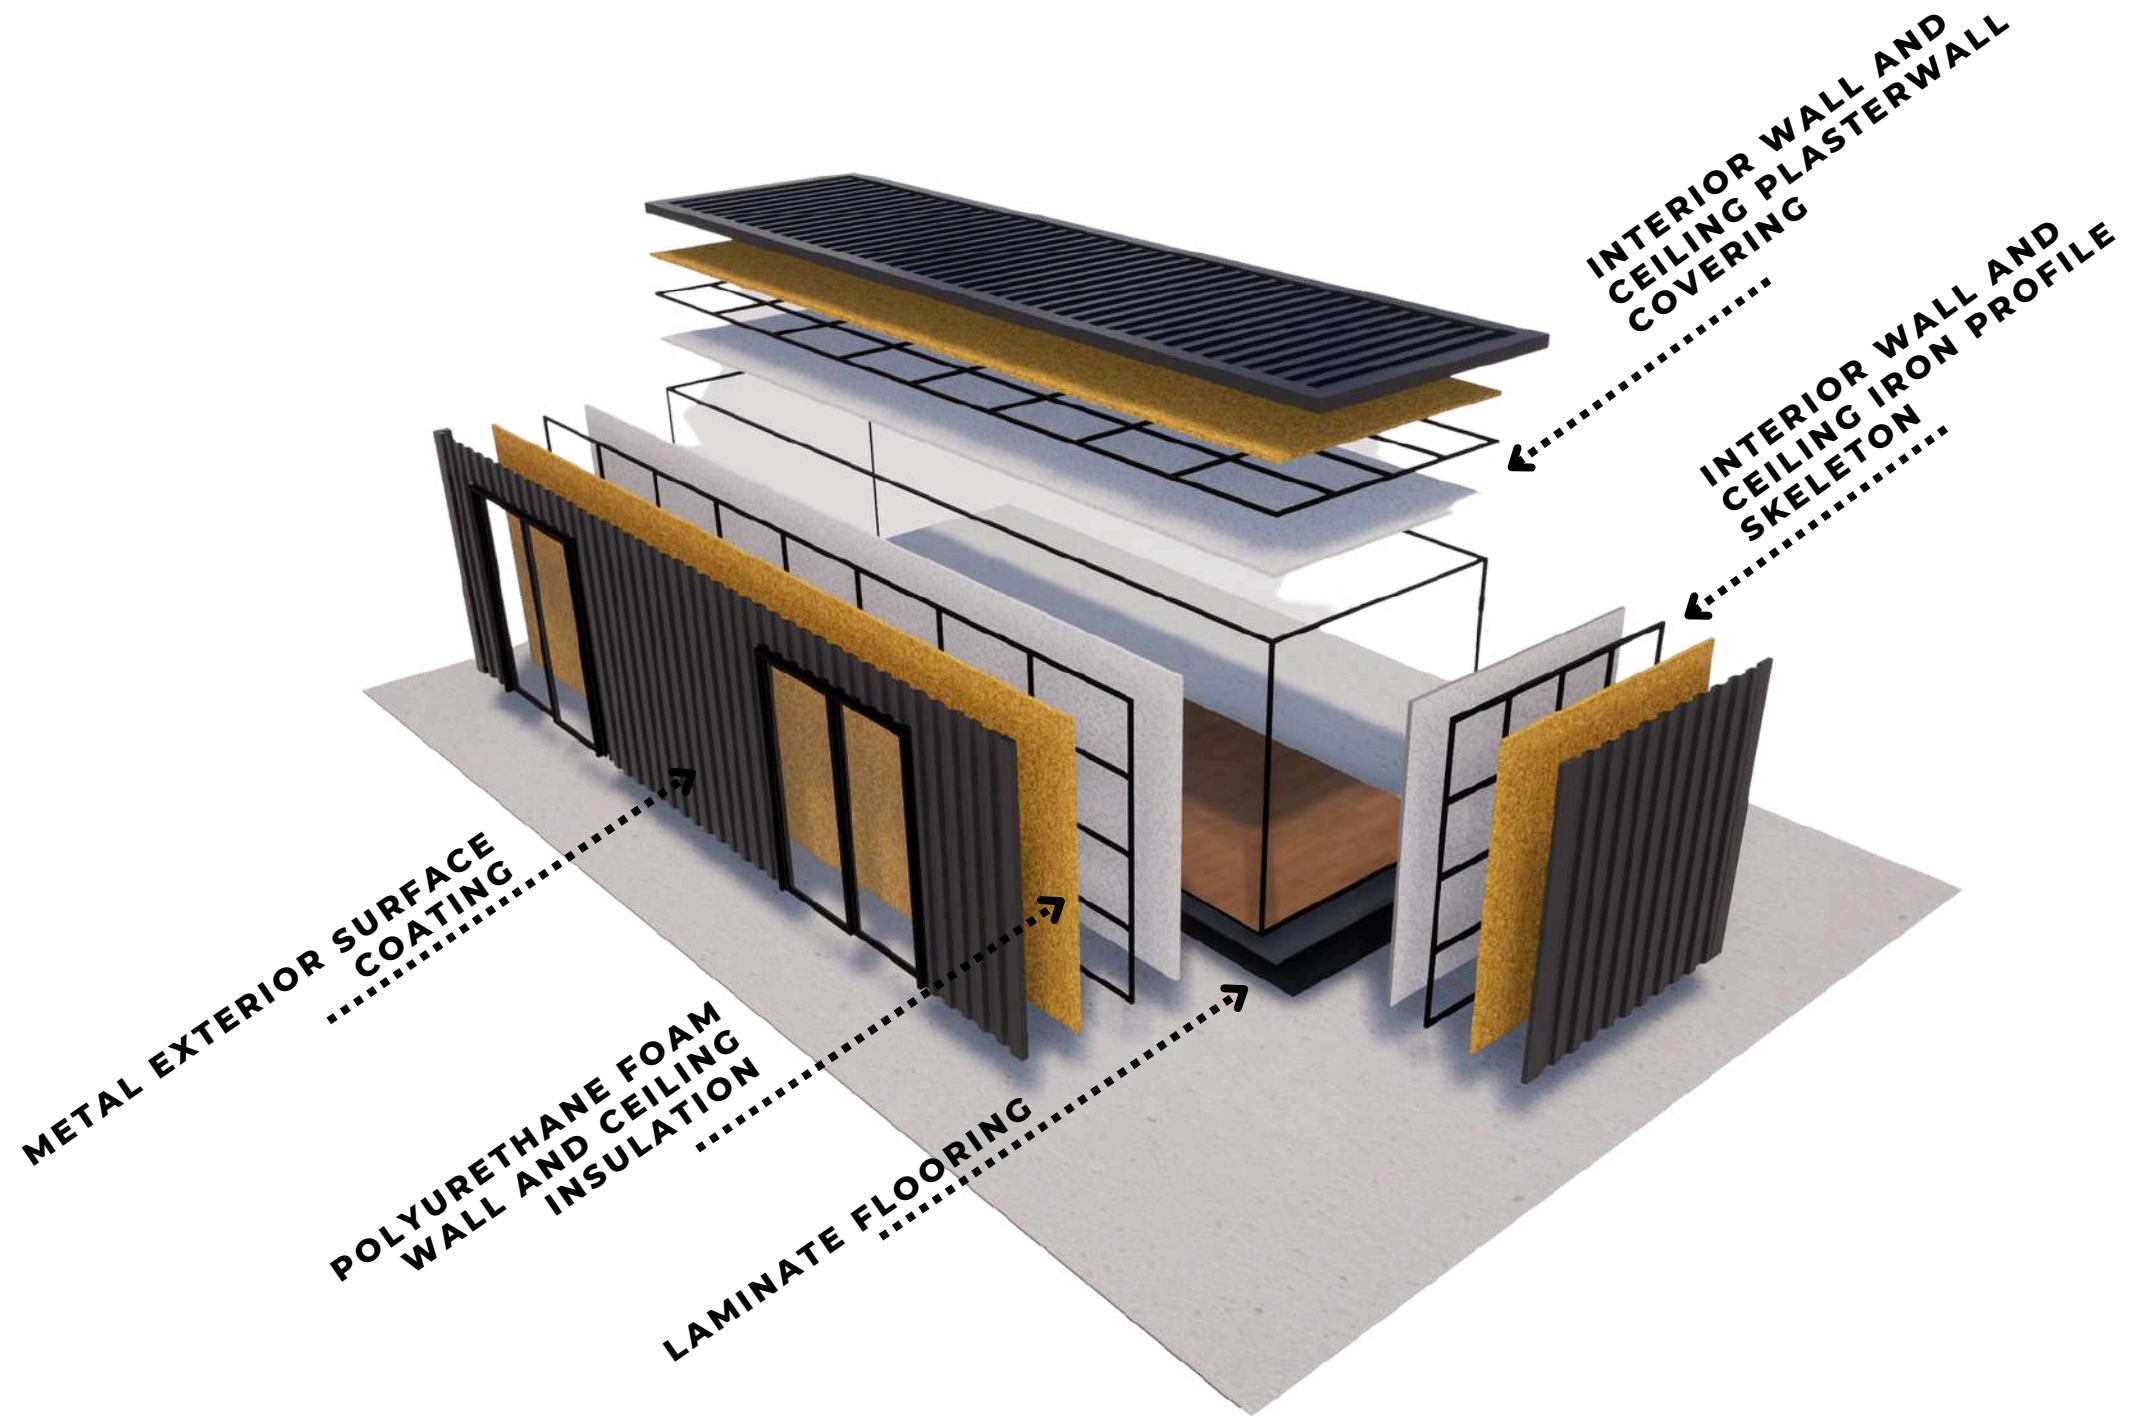

TECHNICAL SECTION

ALL MATERIAL BRAND AND TECHNICAL SPECIFICATIONS USED ARE SPECIFIED IN THE SPECIFICATIONS.