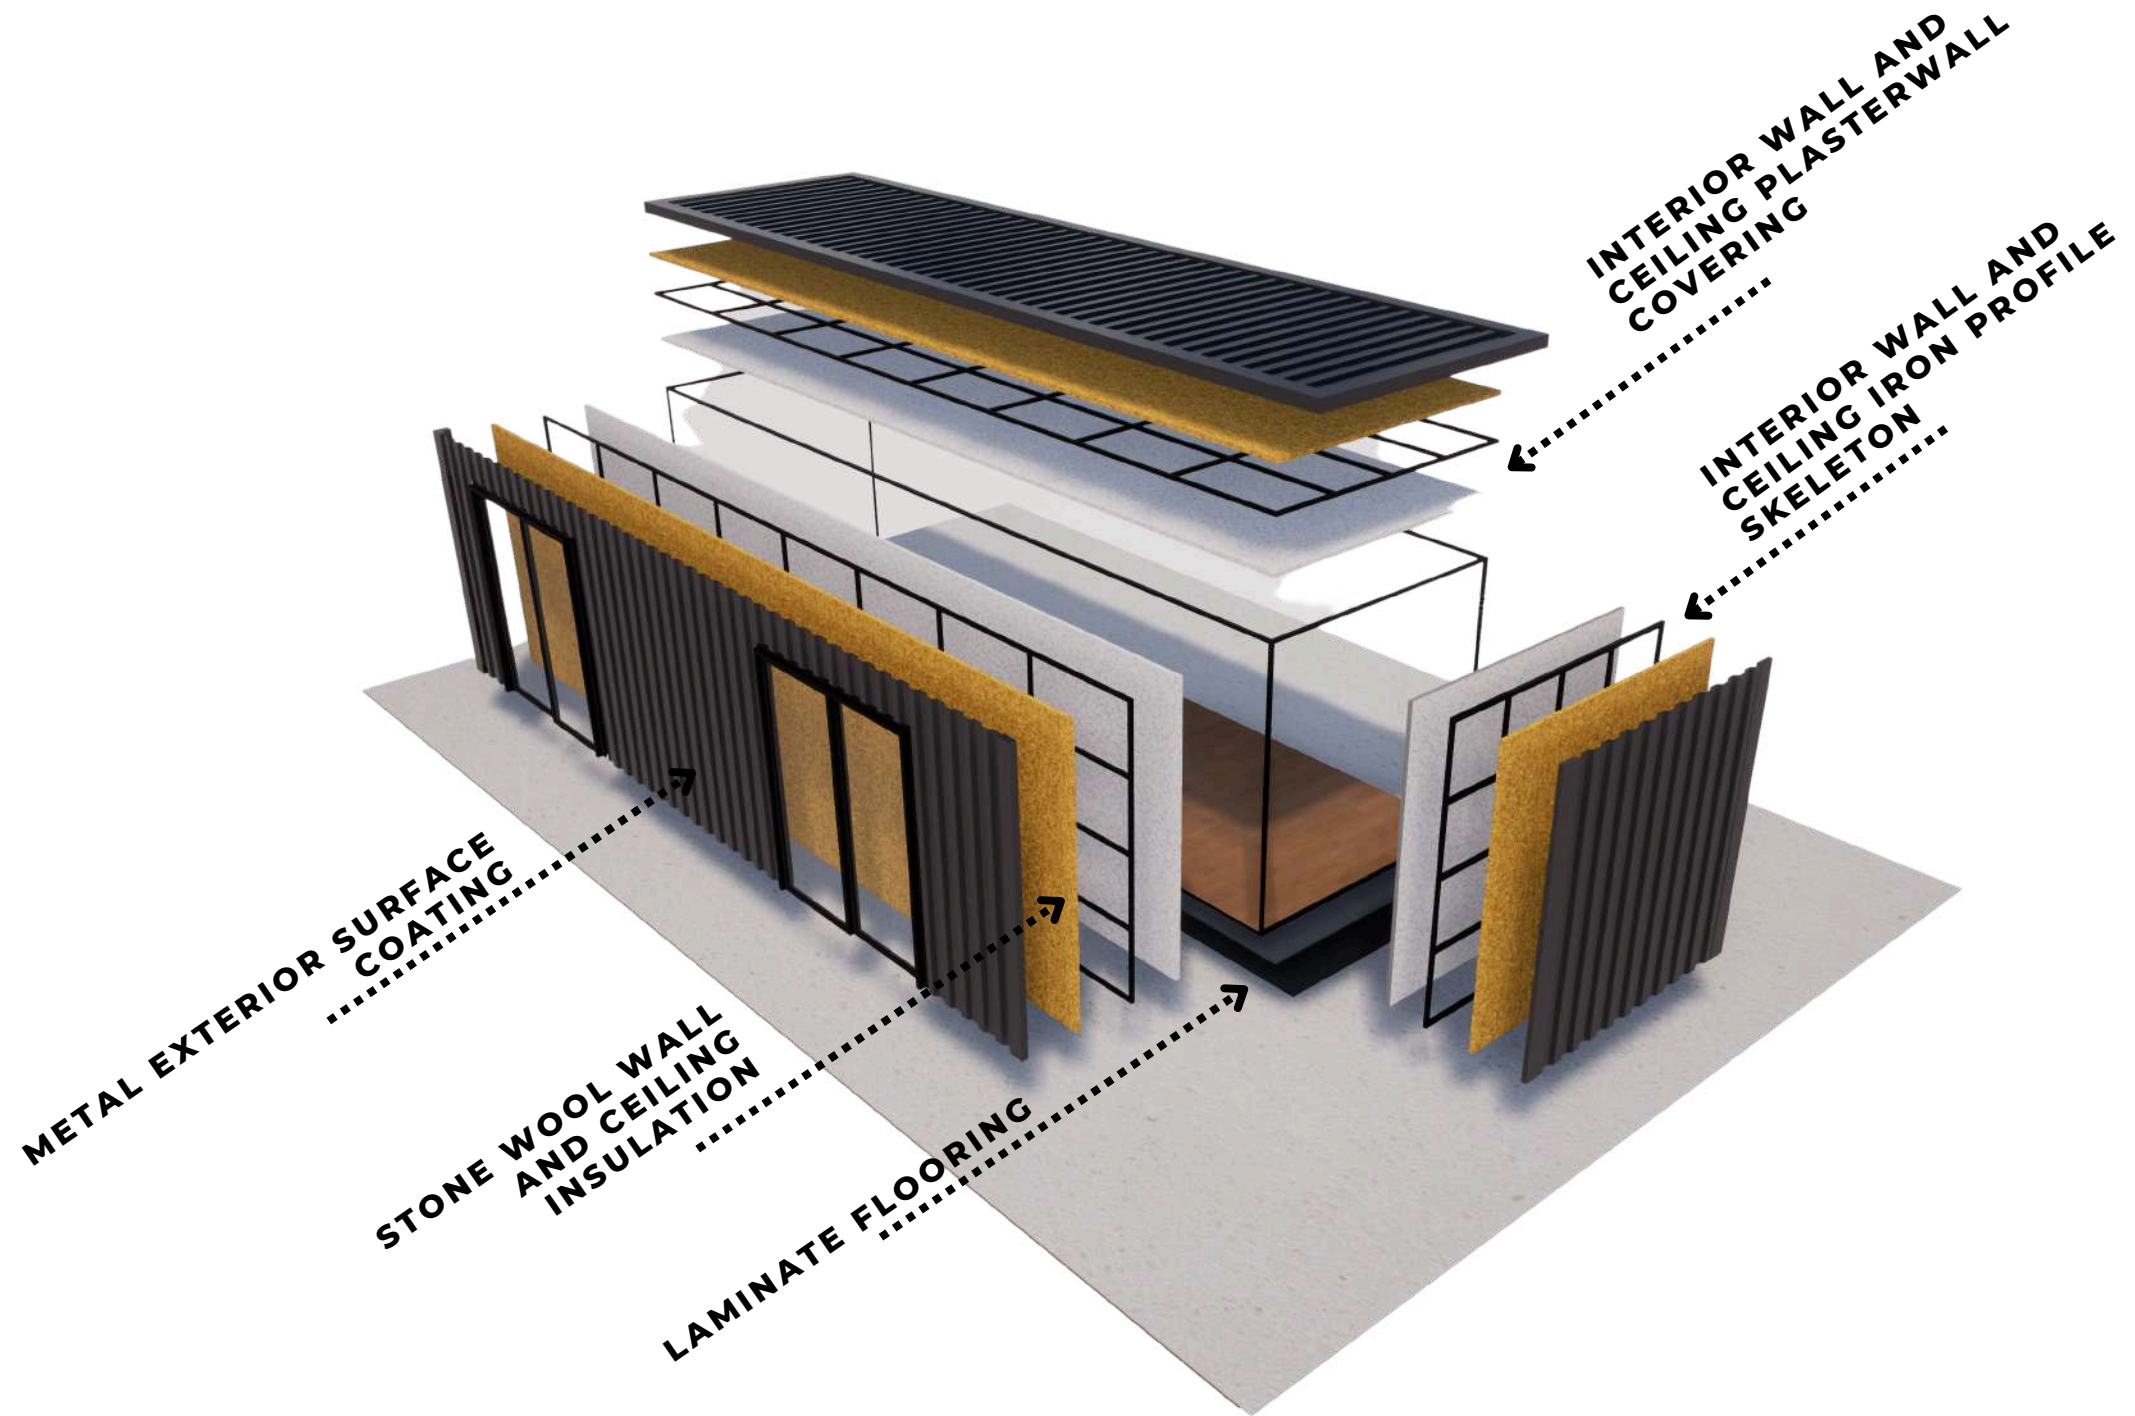

TECHNICAL SECTION

ALL MATERIAL BRAND AND TECHNICAL SPECIFICATIONS USED ARE SPECIFIED IN THE SPECIFICATIONS.